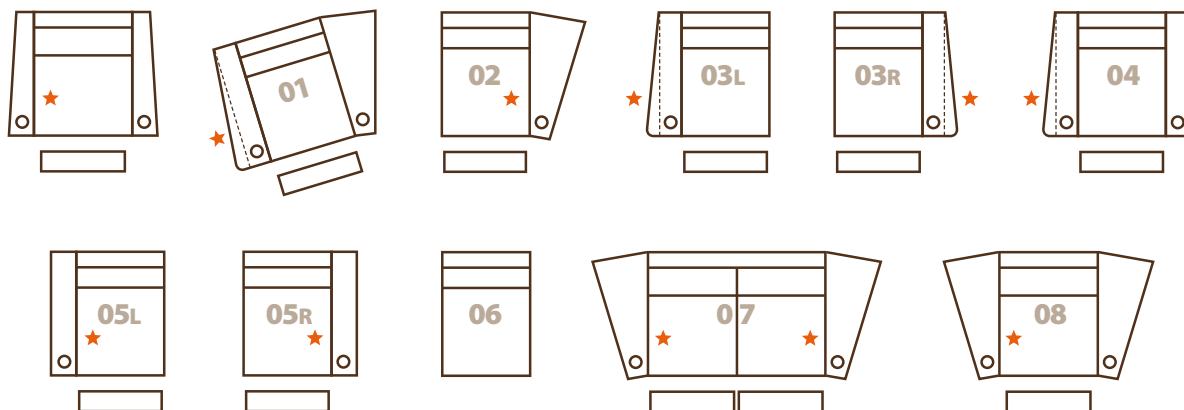

Technical details

Please note modules 01, 03L, 03R and 04 are designed to begin or end a row of seats. Module 06 does not recline.

MODULE CODE	Width		Depth		Seat Depth		Overall Height		Seat Height		Weight	
	cm	inch	cm	inch	cm	inch	cm	inch	cm	inch	kg	lb
Single Chair	93	36	93-159	36-63	53	21	97	38	48	19	56	124
01	106	42	93-159	36-63	53	21	97	38	48	19	61	135
02	89	35	93-159	36-63	53	21	97	38	48	19	51	113
03L	77	30	93-159	36-63	53	21	97	38	48	19	44	98
03R	77	30	93-159	36-63	53	21	97	38	48	19	44	98
04	95	37	93-159	36-63	53	21	97	38	48	19	55	121
05L	77	30	93-159	36-63	53	21	97	38	48	19	44	98
05R	77	30	93-159	36-63	53	21	97	38	48	19	44	98
06	58	23	93	36	53	21	97	38	48	19	33	74
07	183	72	93-159	36-63	53	21	97	38	48	19	95	210
08	122	48	93-159	36-63	53	21	97	38	48	19	63	140