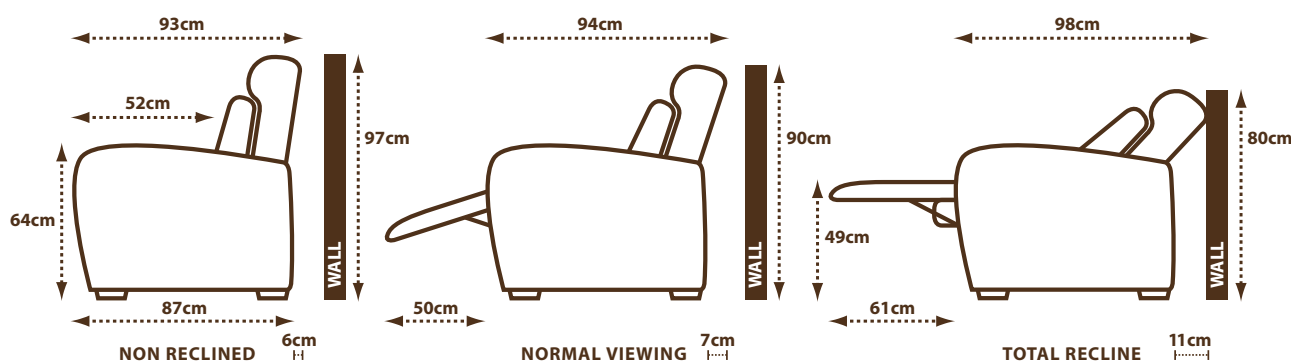

Prices exclude delivery. Please contact us for a quote.

Never has top quality home cinema seating been so affordable

5 Year Warranty

Technical details

Please note modules 01, 03L, 03R and 04 are designed to begin or end a row of seats. Module 06 does not recline.

MODULE CODE	Width		Depth		Seat Depth		Overall Height		Seat Height		Weight	
	cm	inch	cm	inch	cm	inch	cm	inch	cm	inch	kg	lb
Single Chair	93	36	93-159	36-63	53	21	97	38	48	19	56	124
01	106	42	93-159	36-63	53	21	97	38	48	19	61	135
02	89	35	93-159	36-63	53	21	97	38	48	19	51	113
03L	77	30	93-159	36-63	53	21	97	38	48	19	44	98
03R	77	30	93-159	36-63	53	21	97	38	48	19	44	98
04	95	37	93-159	36-63	53	21	97	38	48	19	55	121
05L	77	30	93-159	36-63	53	21	97	38	48	19	44	98
05R	77	30	93-159	36-63	53	21	97	38	48	19	44	98
06	58	23	93	36	53	21	97	38	48	19	33	74
07	183	72	93-159	36-63	53	21	97	38	48	19	95	210
08	122	48	93-159	36-63	53	21	97	38	48	19	63	140