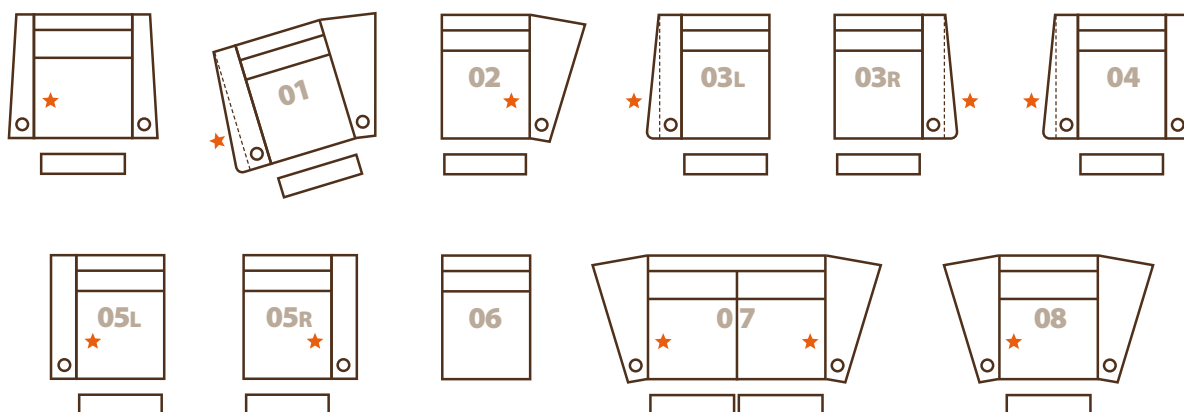

Manual or battery operated versions of selected models are available POA.

Modules & Pricing

Please note modules 01, 03L, 03R and 04 are designed to begin or end a row of seats. Module 06 does not recline.